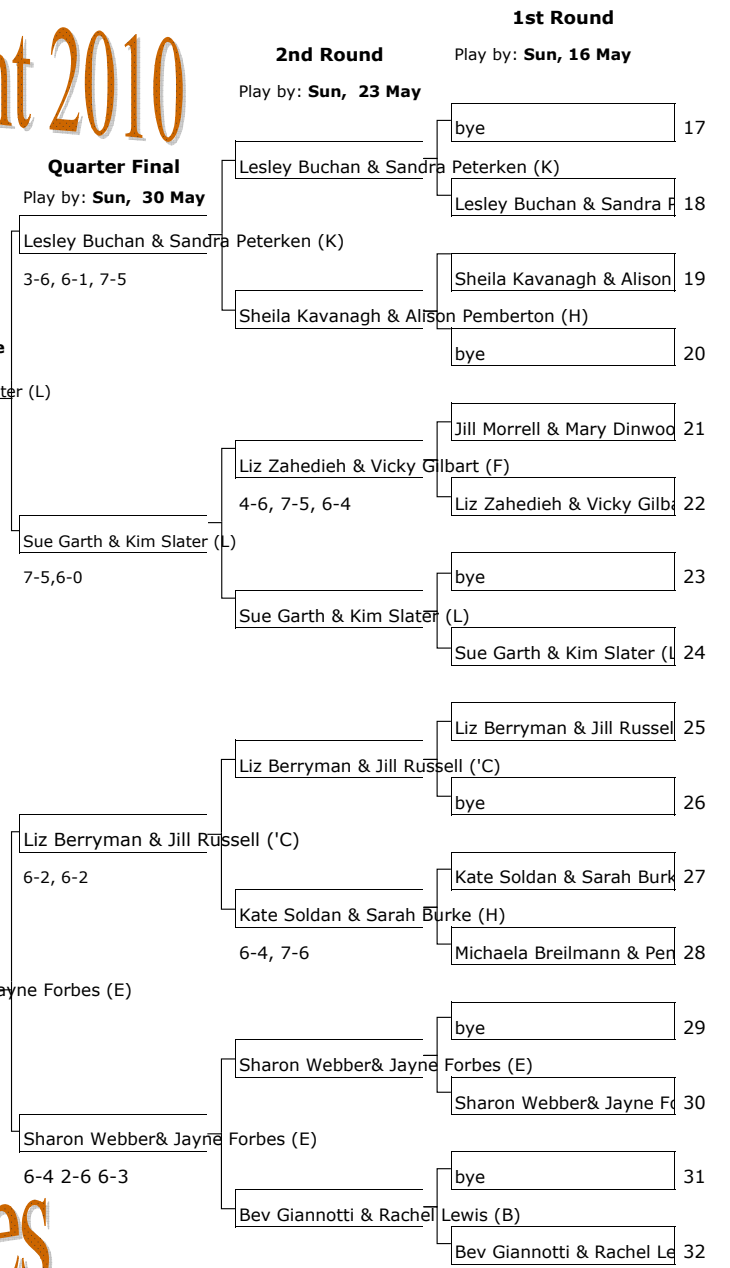

# Brookside Tournament 2010

**Linda Almond & Tricia (H)**  
**6-1, 6-7, 7-5**

**Sunday, 6 June**

**Sue Garth & Kim Slater (L)**  
**6-1, 6-0**

# Womens Doubles

**Quarter Final**  
Play by: **Sun, 30 May**

**Semi Final**  
Play by: **Sat, 5 June**

**Sue Garth & Kim Slater (L)**  
**4-6, 6-2, 6-4**

**Liz Berryman & Jill Russell ('C)**  
**6-2, 6-2**