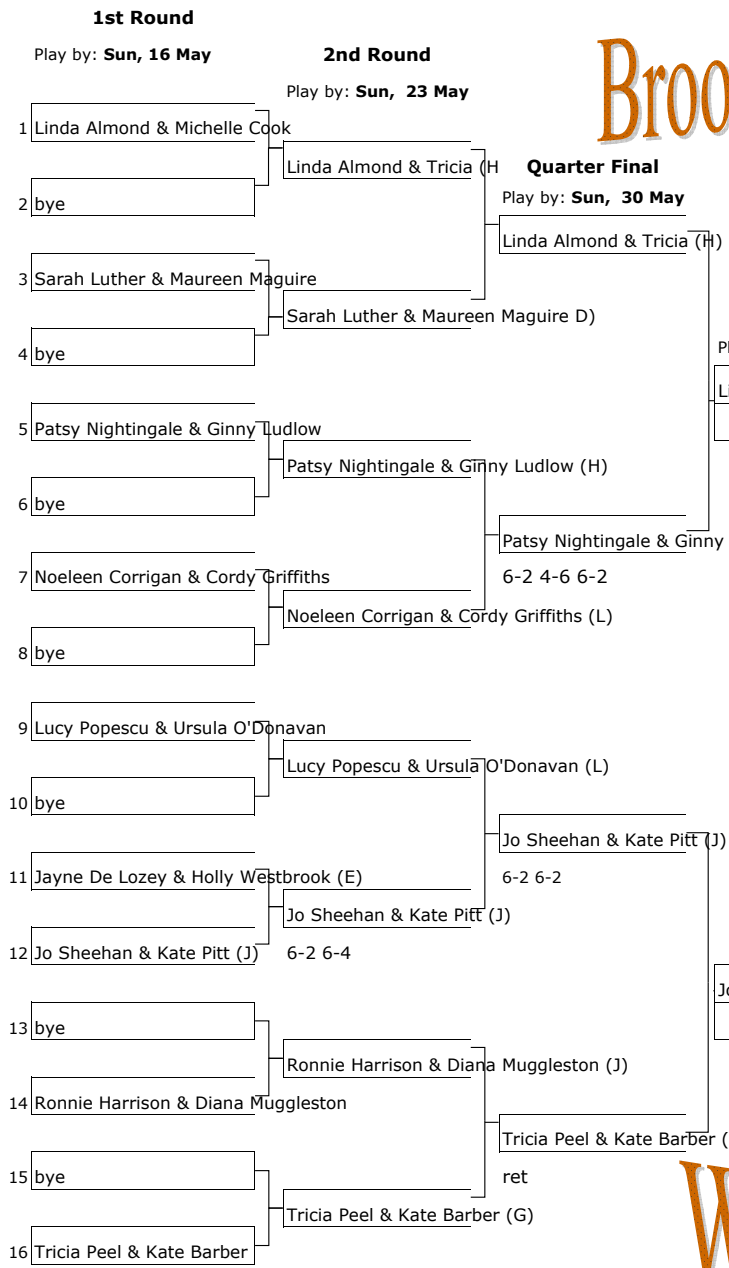

# Brookside Tournament 2010

**Linda Almond & Tricia (H)**  
**6-1, 6-7, 7-5**

**Sunday, 6 June**

**Sue Garth & Kim Slater (L)**  
**6-1, 6-0**

# Womens Doubles

**Quarter Final**  
Play by: **Sun, 30 May**

**Semi Final**  
Play by: **Sat, 5 June**

**Sue Garth & Kim Slater (L)**  
**4-6, 6-2, 6-4**

**Liz Berryman & Jill Russell ('C)**  
**6-2, 6-2**